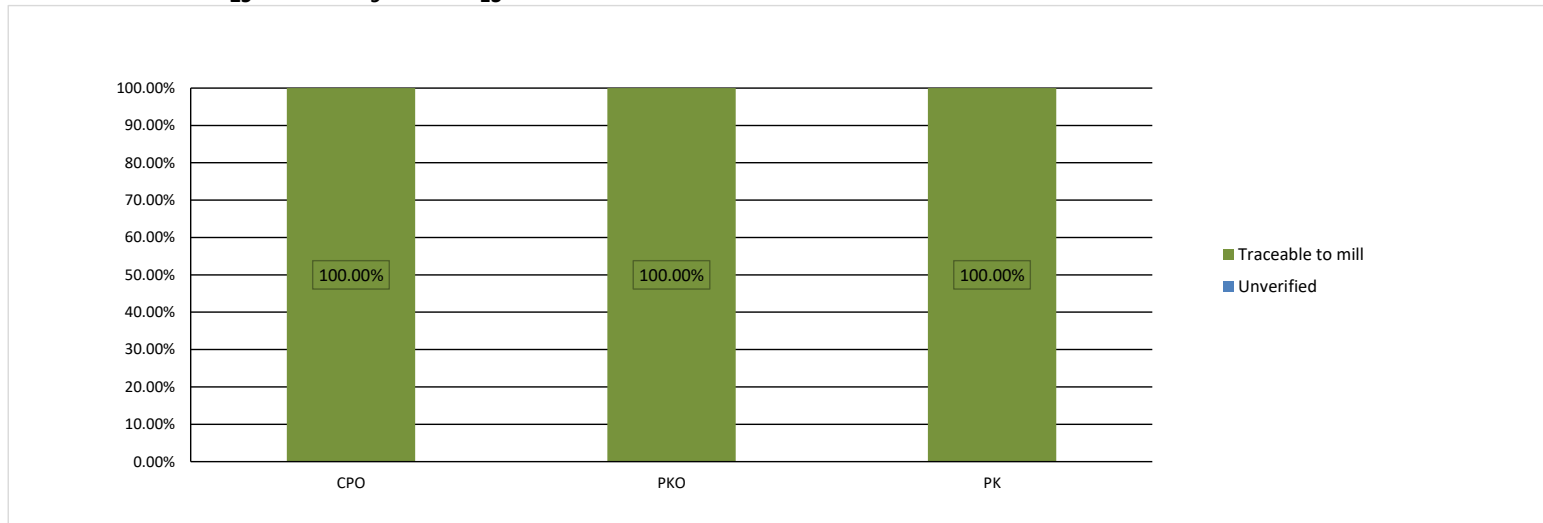

Apical Group Refinery - AAJ MARUNDA
Traceability Summary - July to September 2023

Supplying mills according to province				Traceability back to palm oil mill (%)			
Province	CPO	PKO	PK	Unverified	CPO	PKO	PK
Aceh				0.00%	0.00%	0.00%	0.00%
Jambi		4	5	100.00%	100.00%	100.00%	100.00%
South Sulawesi							
Riau							
North Sumatera							
South Sumatera	12						
West Sumatera							
Bengkulu	5	5	8				
West Kalimantan	4						
Bangka Belitung	4						
	25	9	13				

Number of Suppliers			
	CPO	PKO	PK
Apical and/or Asian Agri owned mills	0	2	2
Third party mills	25	7	11