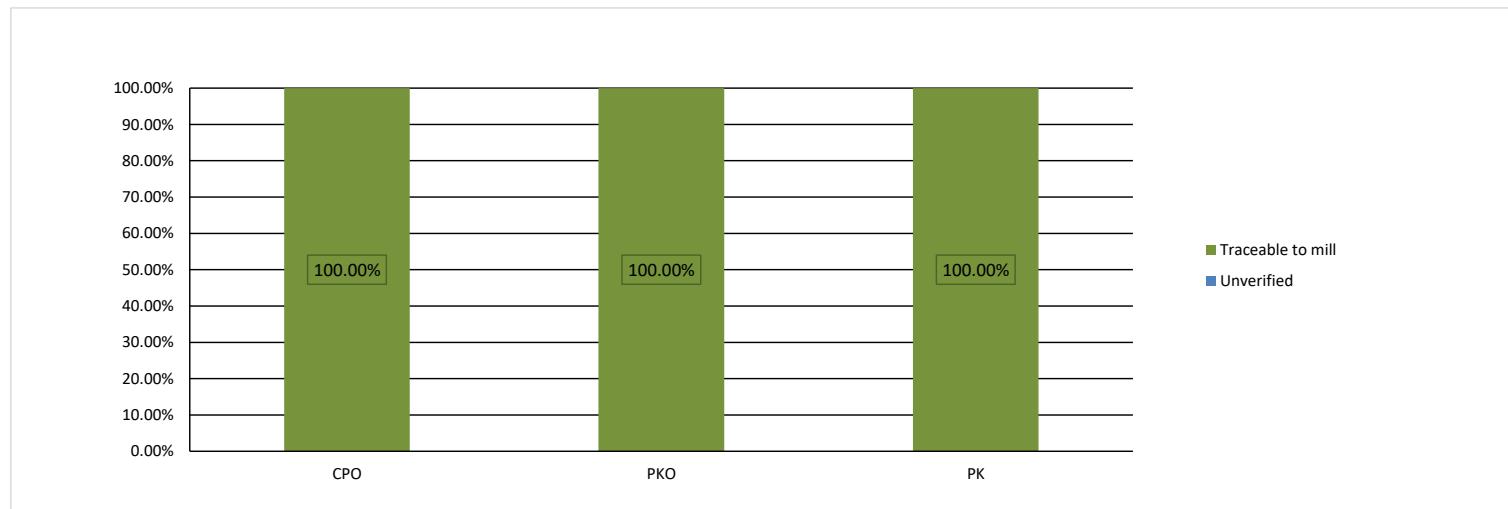

Apical Group Refinery - AAJ MARUNDA Traceability Summary - October to December 2023

Supplying mills according to province			
Province	CPO	PKO	PK
Jambi	3		
South Sumatera	11	3	3
West Kalimantan	7		2
Lampung		1	1
West Sumatera		2	
Bangka Belitung	4		
Bengkulu	3	5	8
	28	11	14

Traceability back to palm oil mill (%)			
	CPO	PKO	PK
Unverified	0.00%	0.00%	0.00%
Traceable to mill	100.00%	100.00%	100.00%

Number of Suppliers			
	CPO	PKO	PK
Apical and/or Asian Agri owned mills	3	0	0
Third party mills	25	11	14