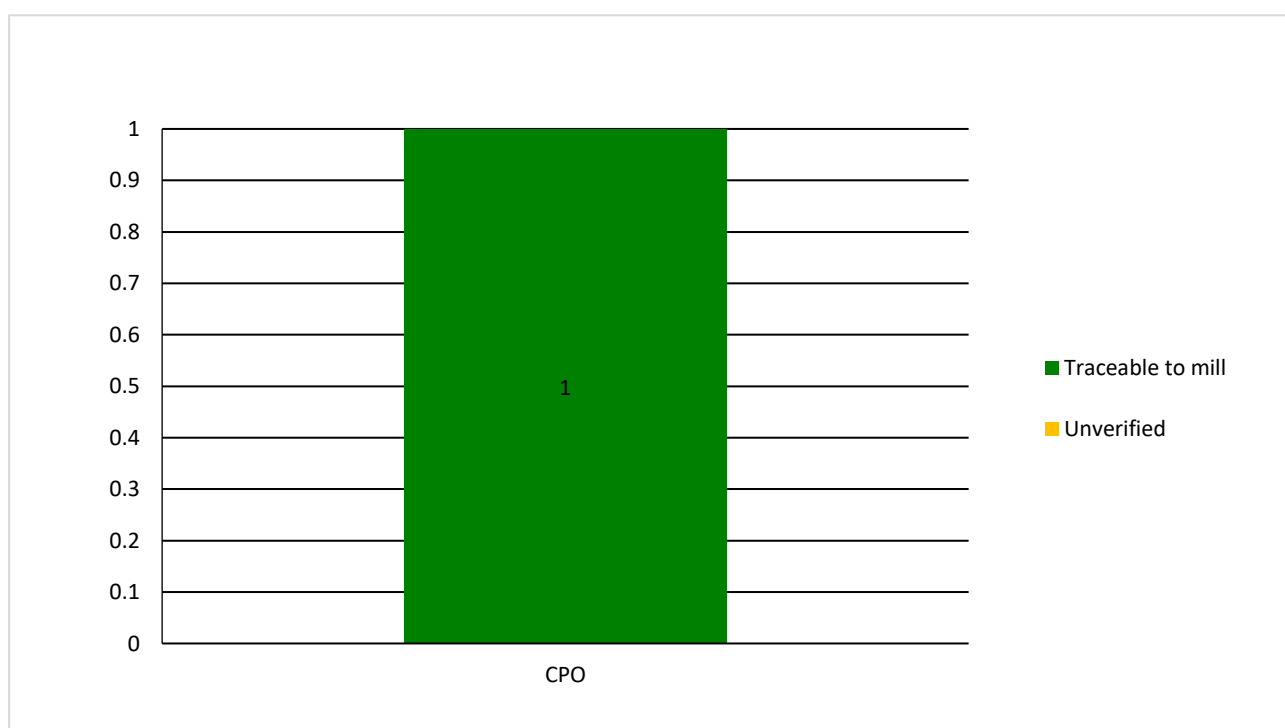

Apical Group - Spain Bio-Oils Traceability Summary - October to December 2021

Traceability back to mill (%)	CPO
Unverified	0.0%
<u>Traceable to mill</u>	<u>100.0%</u>

Number of Suppliers **CPO**

Spain Bio-Oils

List of Supplying Mills

Period : October - December 2021

No.	Parent Group	Company Name	Mill Name	UML ID	Province	Coordinates		Status of Coordinates
						Latitude	Longitude	
1	ASIAN AGRI	HARI SAWIT JAYA	NEGERI LAMA I	PO1000002147	NORTH SUMATERA	2.35969	100.04189	VERIFIED
2	ASIAN AGRI	GUNUNG MELAYU	GUNUNG MELAYU II	PO1000002608	NORTH SUMATERA	2.74939	99.46969	VERIFIED
3	ASIAN AGRI	MITRA UNGGUL PUSAKA	PENARIKAN	PO1000008155	RIAU	0.19172	101.79331	VERIFIED
4	ASIAN AGRI	DASA ANUGRAH SEJATI	TAMAN RAJA	PO1000002143	JAMBI	-1.17669	103.00781	VERIFIED
5	ASIAN AGRI	INTI INDOSAWIT SUBUR	BUATAN II	PO1000000382	RIAU	0.4599	101.8678	VERIFIED
6	ASIAN AGRI	INTI INDOSAWIT SUBUR	SUNGAI POKAHAN	PO1000006173	RIAU	-0.09765	101.29788	VERIFIED
7	ASIAN AGRI	INTI INDOSAWIT SUBUR	UKUI I	PO1000000148	RIAU	-0.225285	102.093637	VERIFIED
8	ASIAN AGRI	SUPRA MATRA ABADI	TELUK PANJI	PO1000002146	NORTH SUMATERA	2.00281	100.24361	VERIFIED
9	ASIAN AGRI	INDO SEPADAN JAYA	TANJUNG SELAMAT	PO1000002607	NORTH SUMATERA	2.1277	100.0027	VERIFIED