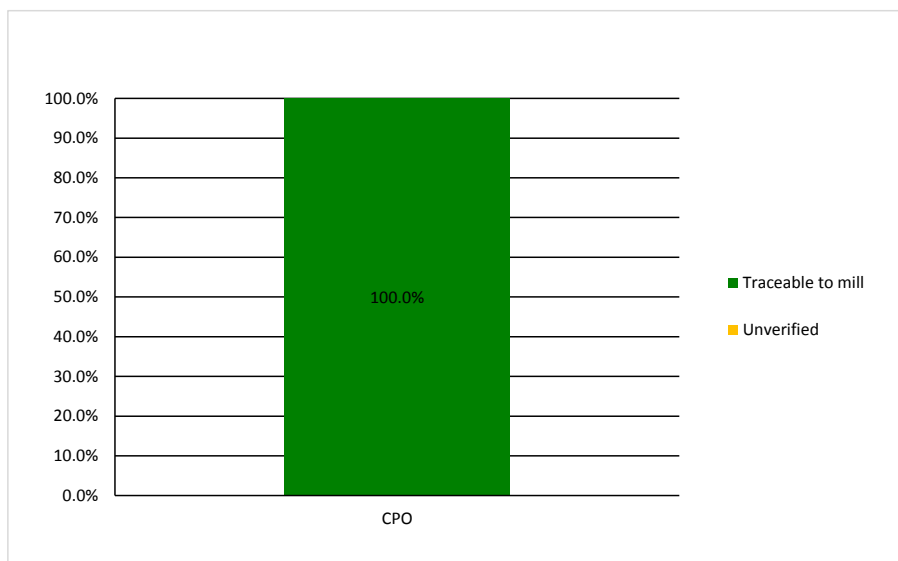

Apical Group - CET Traceability Summary - July to September 2019

Supplying mills according to province

| Province | CPO |
|--------------------|-----|
| Jambi | 23 |
| North Sumatra | 28 |
| Riau | 76 |
| West Kalimantan | 3 |
| South Sumatra | 4 |
| West Sumatra | 3 |
| Central Kalimantan | 1 |
| 138 | |

Traceability back to palm oil mill (%)

| | CPO |
|-------------------|--------|
| Unverified | 0.0% |
| Traceable to mill | 100.0% |

Number of Suppliers

| | CPO |
|--------------------------------|-----|
| Asian Agri Sumatra owned mills | 24 |
| Third party mills | 114 |