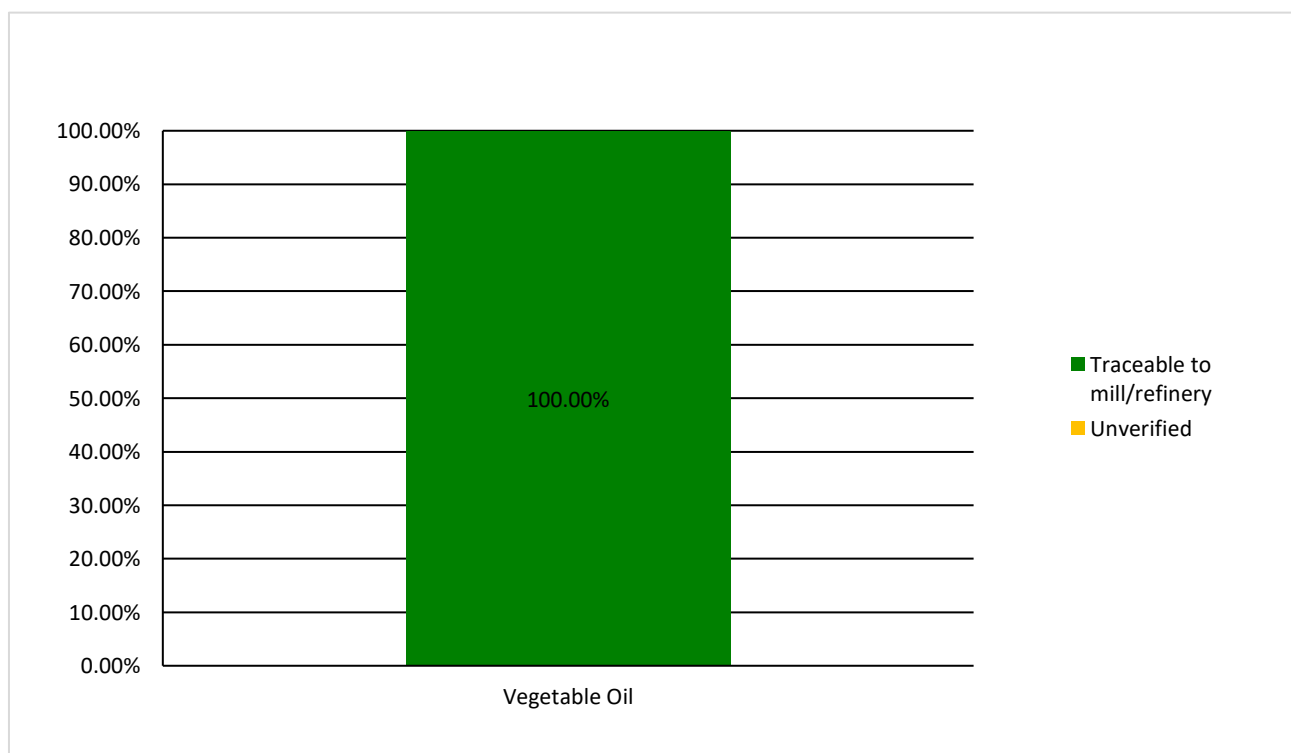

Apical Group - Nanjing Excelic Traceability Summary - January to March 2022

Traceability back to mill / refinery (%)	Vegetable Oil
Unverified	0.00%
Traceable to mill/refinery	100.00%

Excelic International Trading Co. Ltd, Nanjing