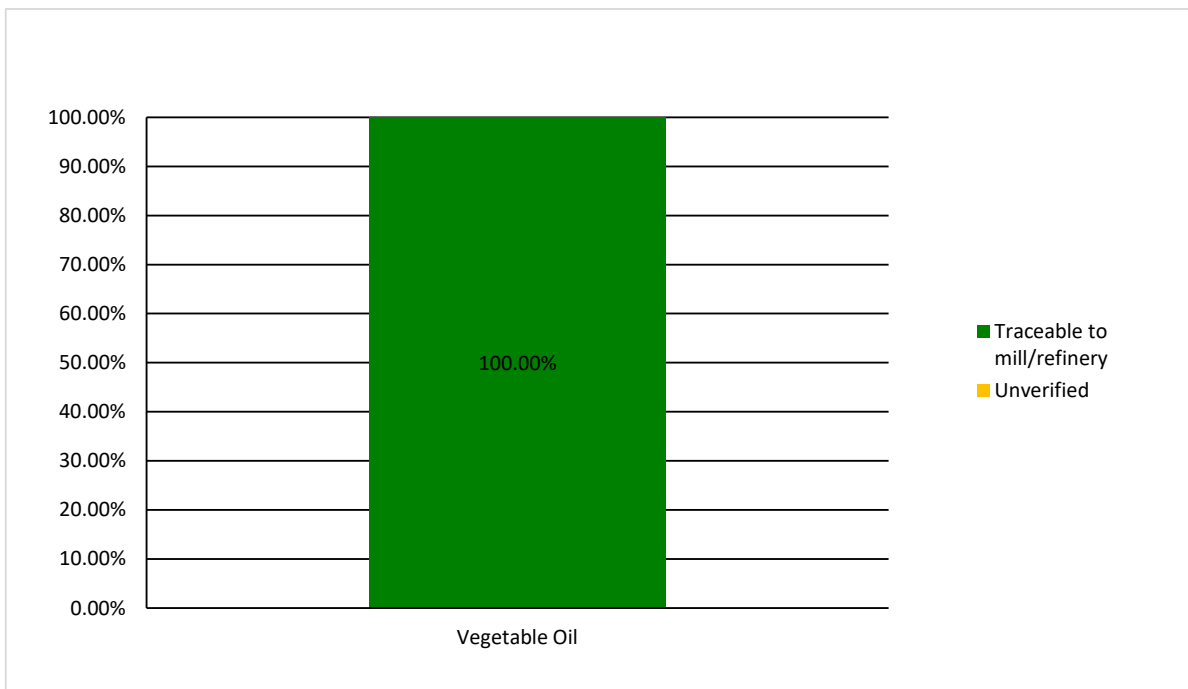

Apical Group - Nanjing Excelic Traceability Summary - January to March 2023

Traceability back to mill / refinery (%)	Vegetable Oil
Unverified	0.00%
Traceable to mill/refinery	100.00%

Excelic International Trading Co. Ltd, Nanjing