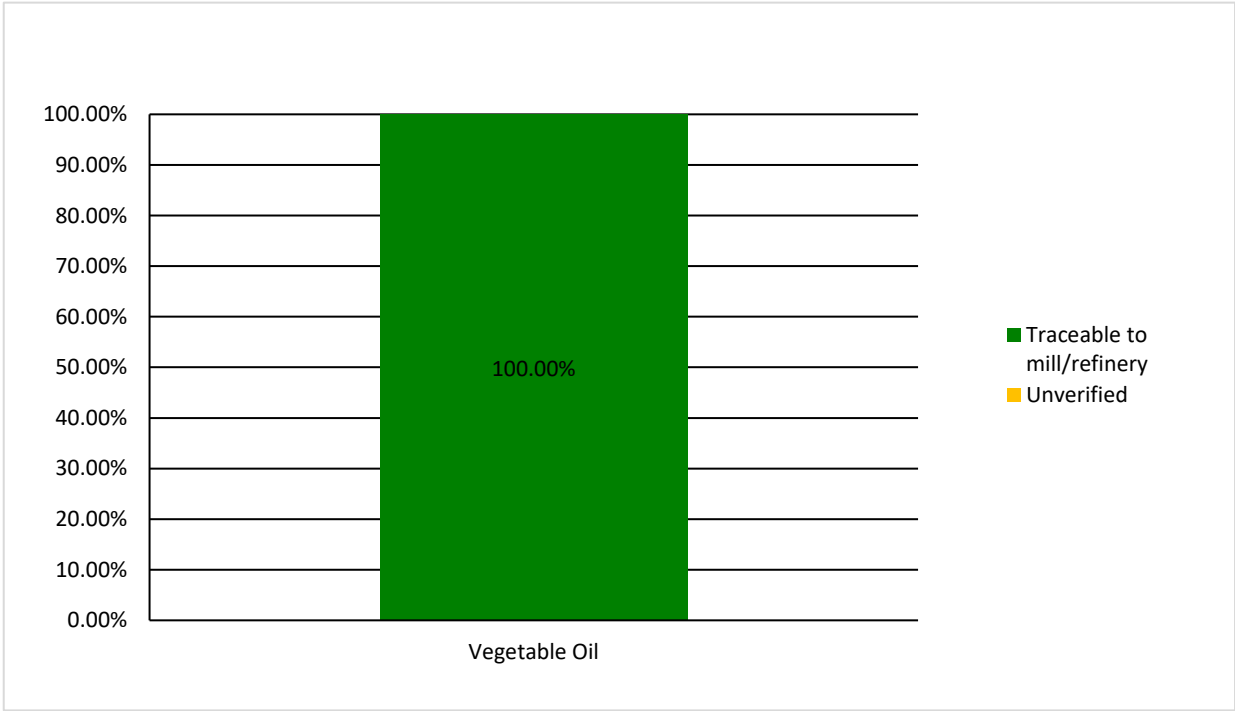

Apical Group - Nanjing Excelic Traceability Summary - January to March 2024

Traceability back to mill / refinery (%) **Vegetable Oil**

Unverified 0.00%

Traceable to mill/refinery 100.00%

Excelic International Trading Co. Ltd, Nanjing