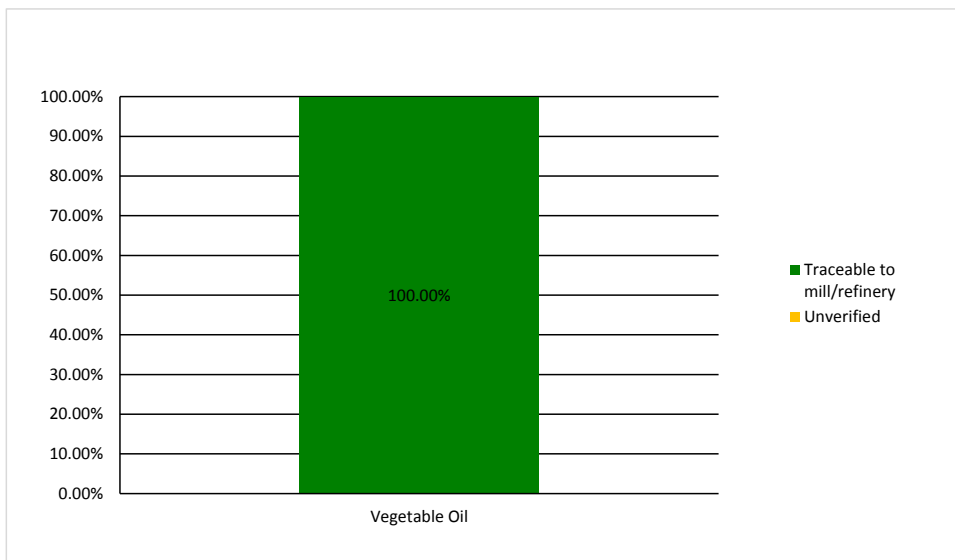

Apical Group - Nanjing Excelic Traceability Summary - July to September 2020

Traceability back to mill / refinery (%)	Vegetable Oil
Unverified	0.00%
Traceable to mill/refinery	100.00%

Excelic International Trading Co. Ltd, Nanjing