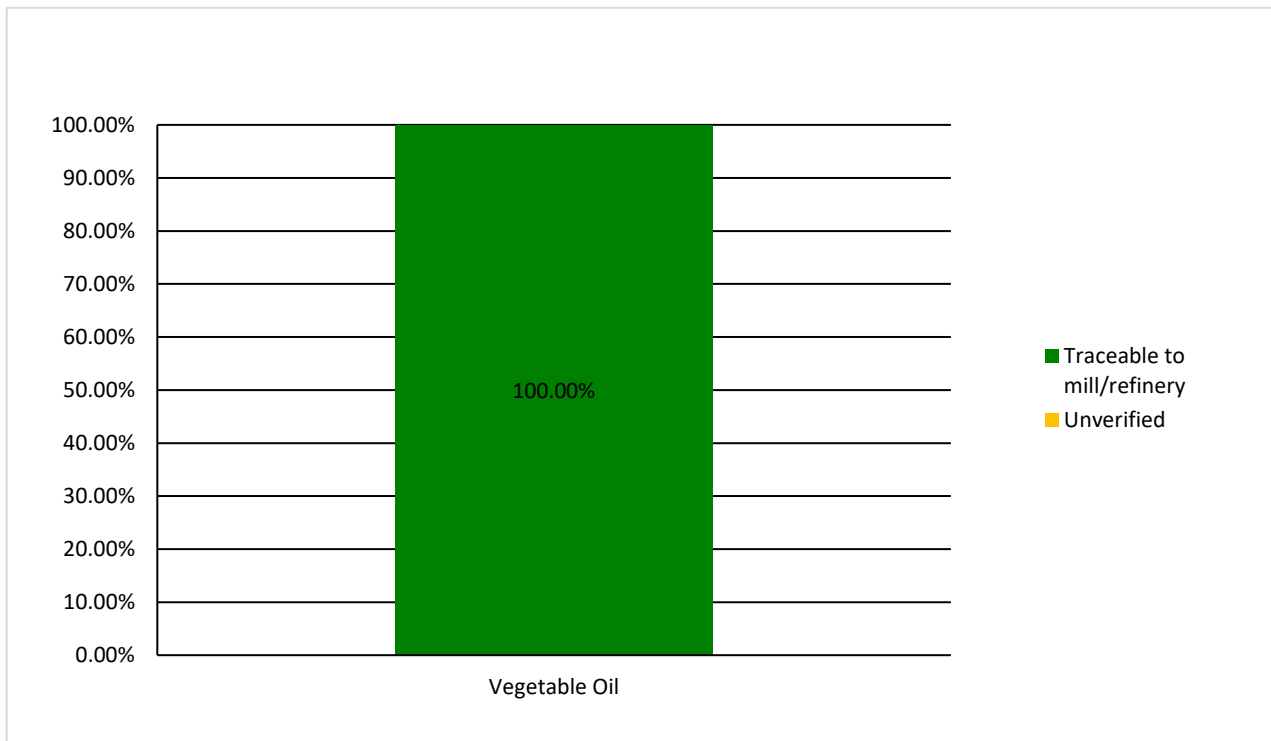

## Apical Group - Nanjing Excelic Traceability Summary - October to December 2022

Traceability back to mill / refinery (%)	Vegetable Oil
Unverified	0.00%
Traceable to mill/refinery	100.00%

**Excelic International Trading Co. Ltd, Nanjing**